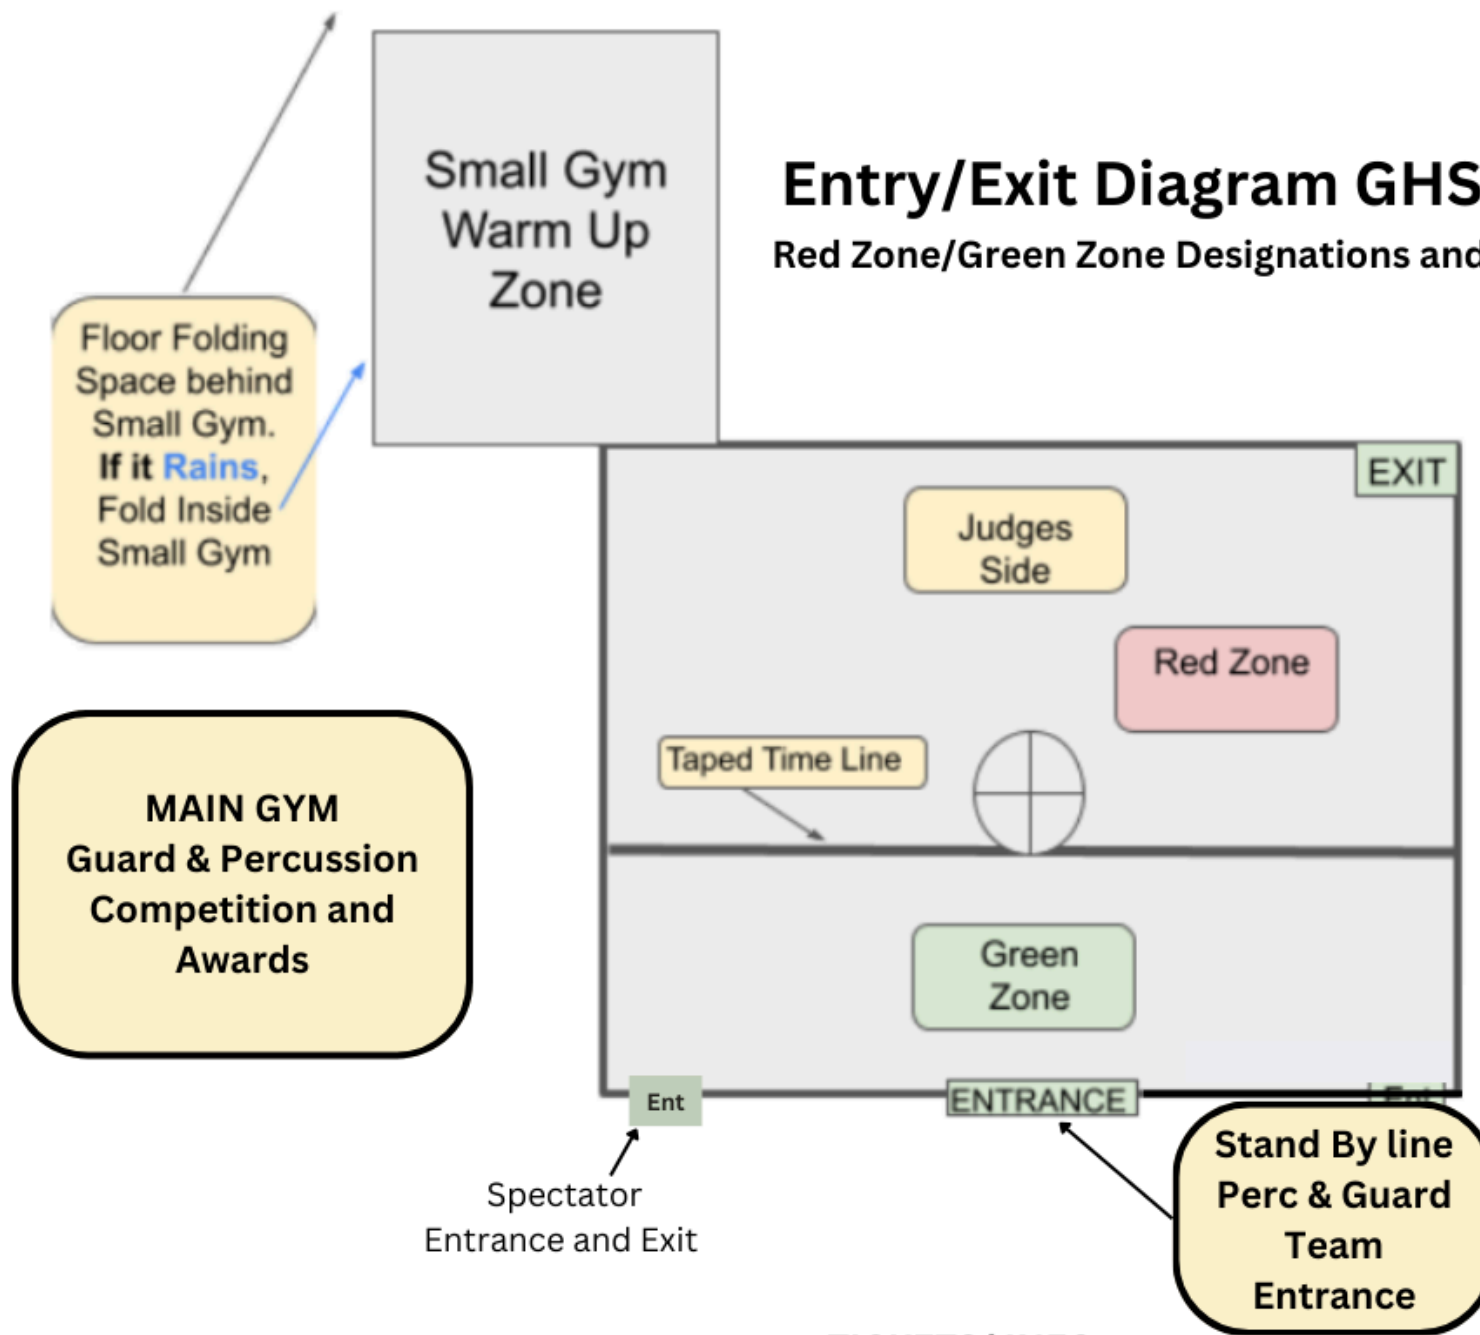

Entry/Exit Diagram GHS Fiesta

Red Zone/Green Zone Designations and Other Info

Floor Folding Space behind Small Gym. If it Rains, Fold Inside Small Gym

Small Gym Warm Up Zone

Judges Side

Red Zone

Taped Time Line

Green Zone

MAIN GYM
Guard & Percussion
Competition and
Awards

Ent

ENTRANCE

EXIT

Spectator
Entrance and Exit

Stand By line
Perc & Guard
Team
Entrance

TICKETS/ INFO