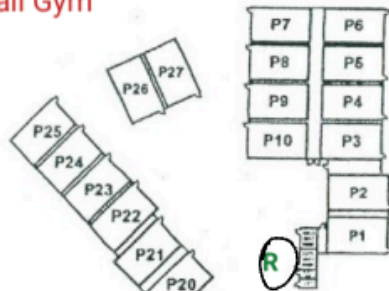

Junior Varsity Softball Field

Varsity Softball Field

All Buses and Team cars park in the Student Parking Lot.

Student

Parking

Lot

See Parking Attendant for directions upon arrival.

R - Restroom

T - Ticket/ Info/ Lost & Found

Fold Floors here

Warm up

New Athletics Building

Performer Exit

Judges LARGE GYMNASIUM

Spectator Entrance and Exit

Guard/ Drumline Performer Entrance & Stand by Line