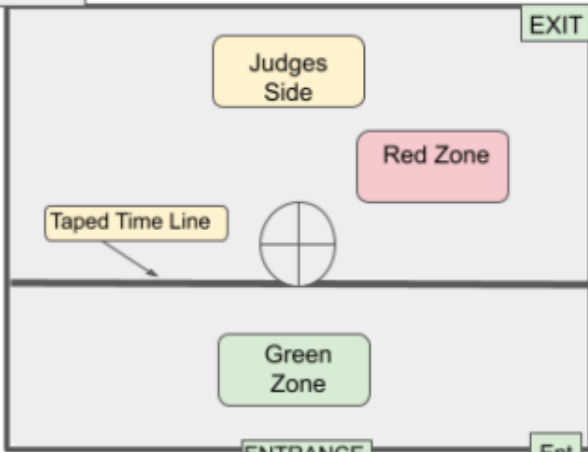

Small Gym  
Warm Up  
Zone

### Entry/Exit Diagram GHS Fiesta

Red Zone/Green Zone Designations & other info

Floor Folding  
Space behind  
Small Gym.  
If it Rains,  
Fold Inside  
Small Gym

**MAIN GYM**  
Perc/Guard  
Competition  
&  
AWARDS  
Spectator  
Entrance

Stand By Line  
Perc & Guard  
&  
Team  
ENTRANCE

Tickets

Spectator  
ENTRANCE

**QUAD**