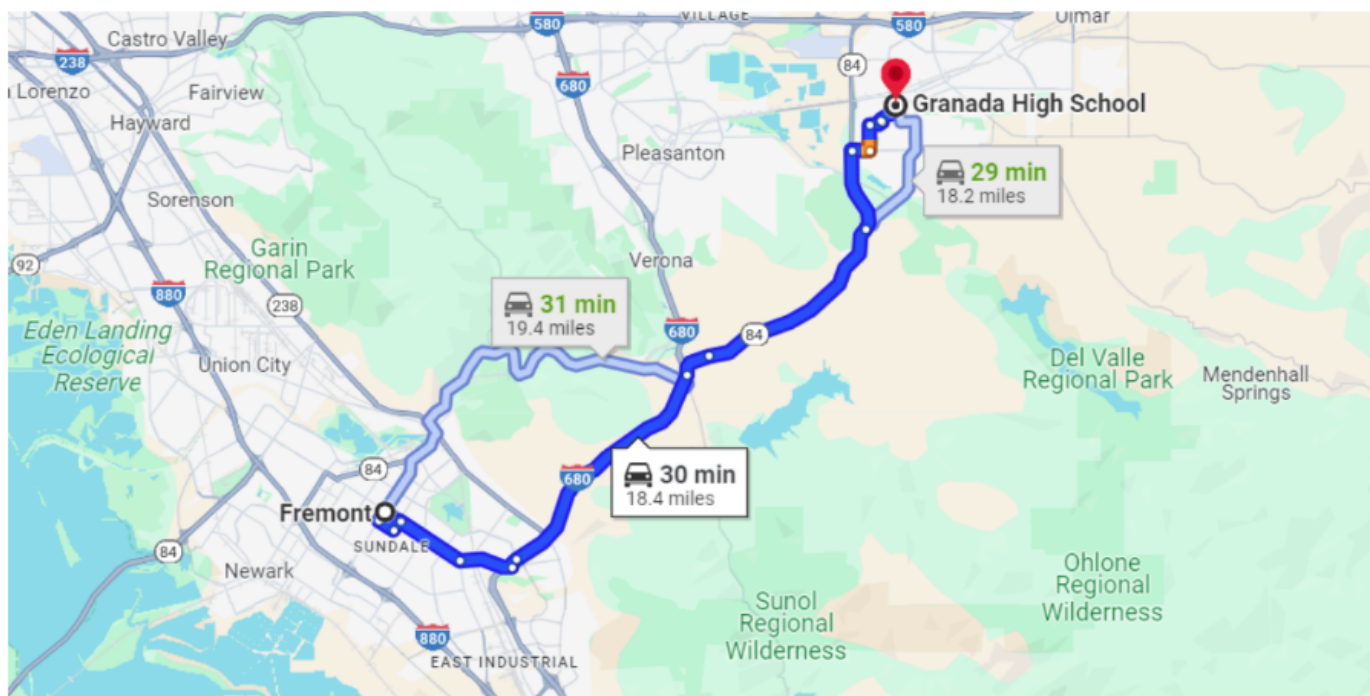

To Granada High School from Fremont.

Get on I-680 N from Fremont Blvd and Washington Blvd. Follow I-680 N and CA-84 E to Concannon Blvd in Livermore. From Concannon Blvd, turn onto Murdell Ln then Encino Dr. Then turn onto El Caminito. From El Caminito turn onto Wall St and turn into the student parking lot.